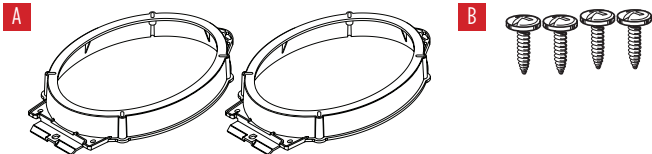

### KIT FEATURES

- For the installation of most 6"x9" aftermarket speakers in the factory rear deck location
- Perfect for upgrading to component speaker sets
- Breakaway tab design
- Sold as a pair
- Option available for 6" speakers: 82-6901

### KIT COMPONENTS

- A) (2) Speaker adapter plates • B) (4) #8 x 3/4" Phillips screws

## DISASSEMBLY

1. Remove rear lower and upper seats.
2. Remove both lower door jam plastic trims.
3. Remove both rear side trim panels.
4. Remove driver and passenger shoulder seat belts.
5. Remove side "airbag" plastic covers to expose (1) 7mm bolt on each side, then remove the bolts.
6. Remove the side window trims from both sides.
7. Remove (2) 7mm bolts exposed (one on each side).
8. Remove (4) push pins from the rear deck cover.
9. Unclip rear deck cover to remove.
10. Remove (1) 7mm screw from each speaker, then unplug and remove the speakers.

## KIT ASSEMBLY

1. Attach the speaker to the speaker adapter plate using the hardware provided with the speaker.
2. Clip the speaker assembly into place and secure with the factory hardware.
3. (2) screws have been provided for additional support.