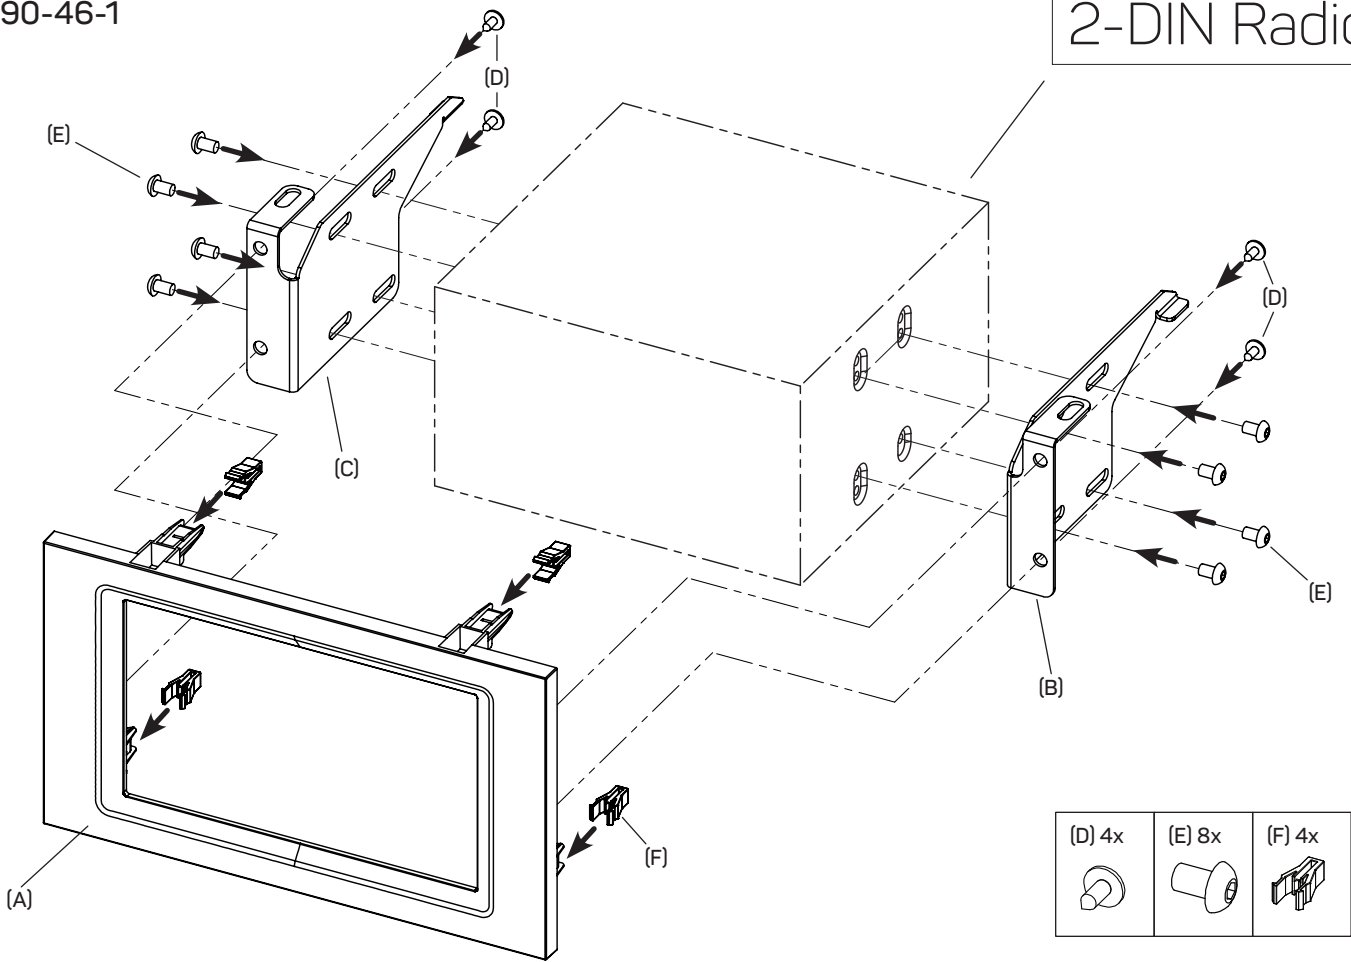

381190-46-1

2-DIN Radio