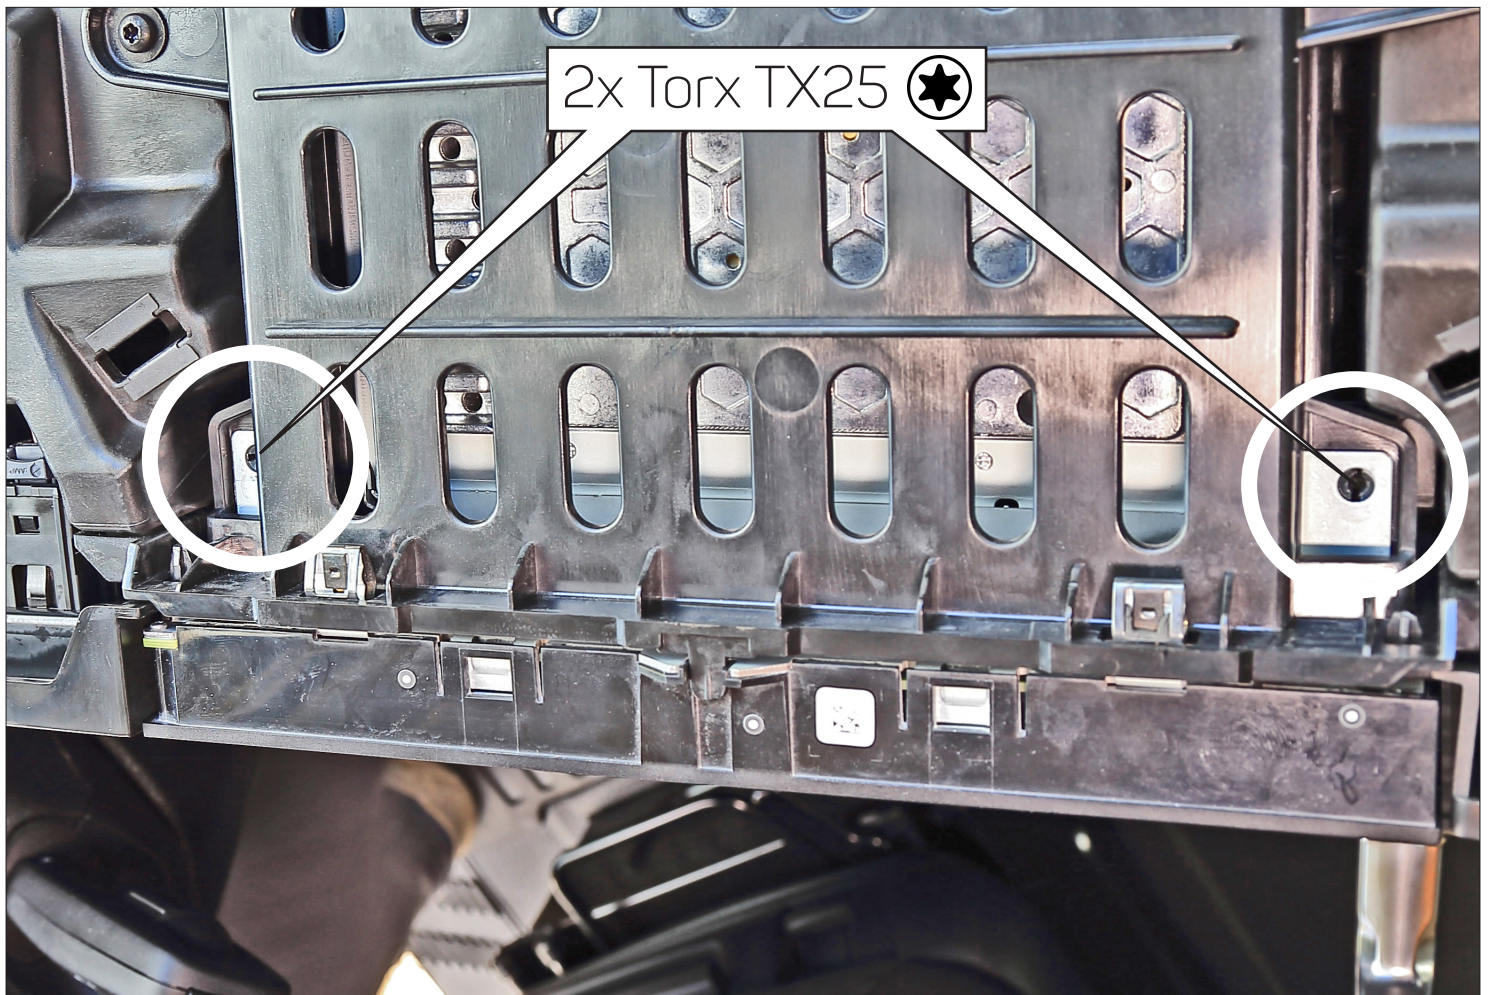

2x Torx TX25